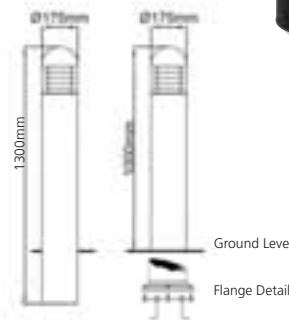

Deco

Deco is a robust classical shape, shaft constructed of extruded aluminium with a cast aluminium head. It accepts high pressure sodium, metal halide, mercury and compact fluorescent light sources. Ideal for pedestrian walkways, squares, gardens and marinas.

- The Deco shaft is manufactured from extruded aluminium.
- The head is of cast aluminium.
- Louvres are of pure anodised aluminium.
- Diffuser of clear UV stabilised polycarbonate.
- Available rooted or flange mounted.
- Control gear mounted on a tray fastened in the shaft.
- Lamp access by loosening stainless fixing screws at the head.
- Black finish as standard. Other colours available to special order.
- Height 1000mm.

Product Codes

Code	Lamp Type	Lamp Holder	Lamp Type	Lamp Lumens	Starting Current	Running Current	Fuse Rating	
High Pressure Sodium								
BDE050SR*	BDE050SF*	50w SON	E27	Elliptical	3300	0.50A	0.30A	4A
BDE070SR*	BDE070SF*	70w SON	E27	Elliptical	6500	0.70A	0.40A	4A
Metal Halide								
BDE070HR	BDE070HF	70w HQI	E27	Elliptical	5100	0.70A	0.40A	4A
Mercury								
BDE080MR	BDE080MF	80w MBF/U	E27	Elliptical	3800	0.65A	0.43A	4A
Compact Fluorescent								
BDE042PR	BDE042PF	42w PL-T	GX4q-3	4 Pin	3200	-	0.21A	4A
BDE042PER	BDE042PEF	42w PL-T Integral Emergency	GX4q-3	4 Pin	3200	-	0.21A	4A